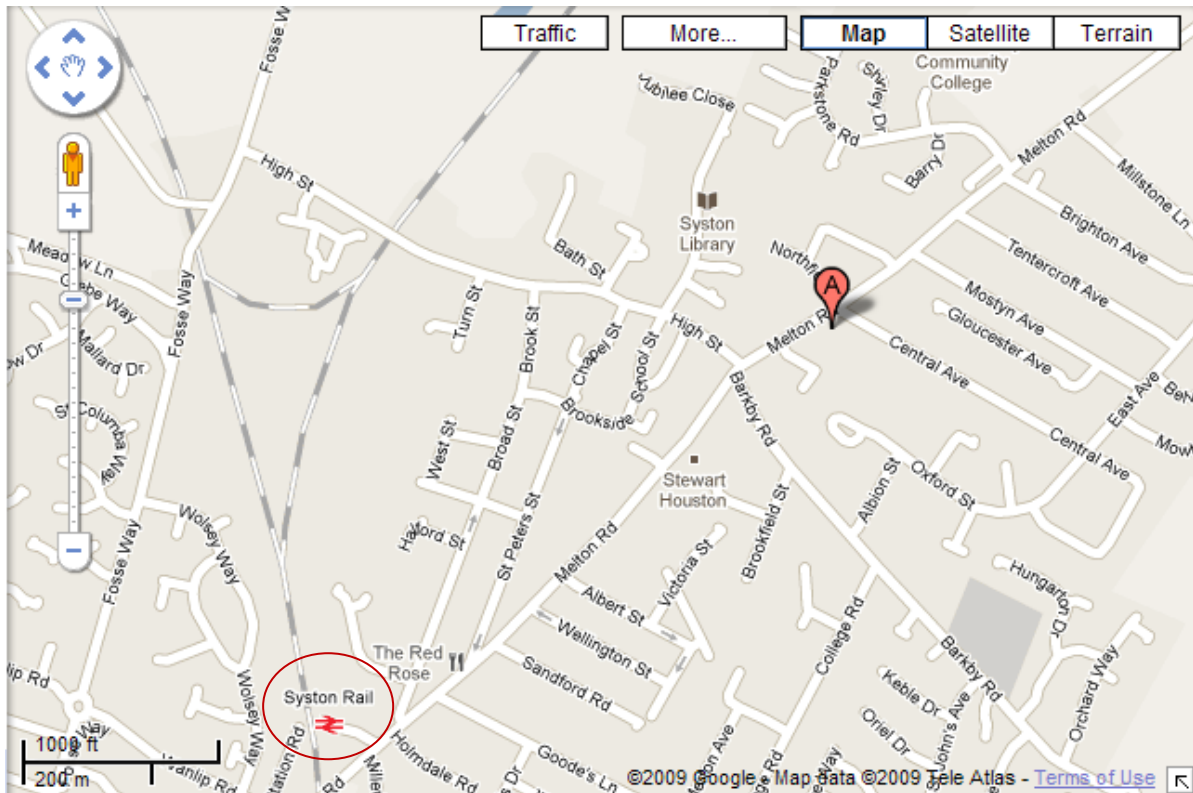

**Tree Life's nearest train station.**

In the red circle you will find System Train station which is the nearest station to our offices and is within walking distance (about 20 mins.) through the main Melton Road depending on how much equipment candidates are coming with.

The red A indicator shows you where our officer are positioned.

If you have any concerns about reaching the offices on foot then you can always call well in advance for directions or assistance.

Number to call: 07773132009